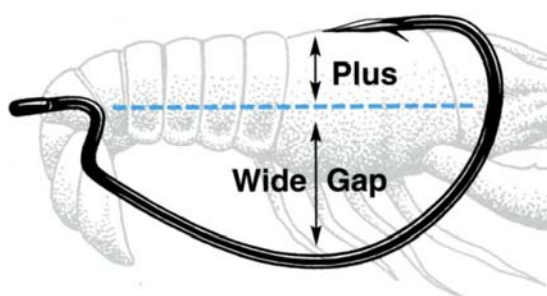

## WATER BEETLE

dimanche 9 avril 2007

.TESTEUR : Sylvain Pouches Team PAFEX competition

Taille : 10 cm

Couleur : Blue shadow

Montage : heavy texan

Hameçon : OWNER wide gap 5139 taille 2/0

### **Super Wide Gap Is Perfect For Rigging Tube Baits And Extra Beefy Soft Plastics**

**WIDE GAP-PLUS**, with its deep throat and dramatically elevated point, offers an extraordinarily wide gap for EXTRA hooking power. Unlike other "wide gap" hooks, where the point is directly in line with the eye, this point rides above the eye level, providing an EXTRA wide gap "plus" for a more positive and effective hook set. Ideal for weedless-style Carolina Rig'N and Texas Rig'N of big tube baits and extra beefy soft plastics. Features include a XXX-strong forged shank, a bait-holding Z-Lock shoulder bend, Cutting Point™ and black chrome finish. (Pocket packs and pro packs)

Leurre dense et donc lourd, il est inutile de le plomber énormément. Il est rendu très attractif de par ces appendices et ces imitations de pinces de grande taille lui donnant une nage très ample.

Avis poissons : black bass / brochet